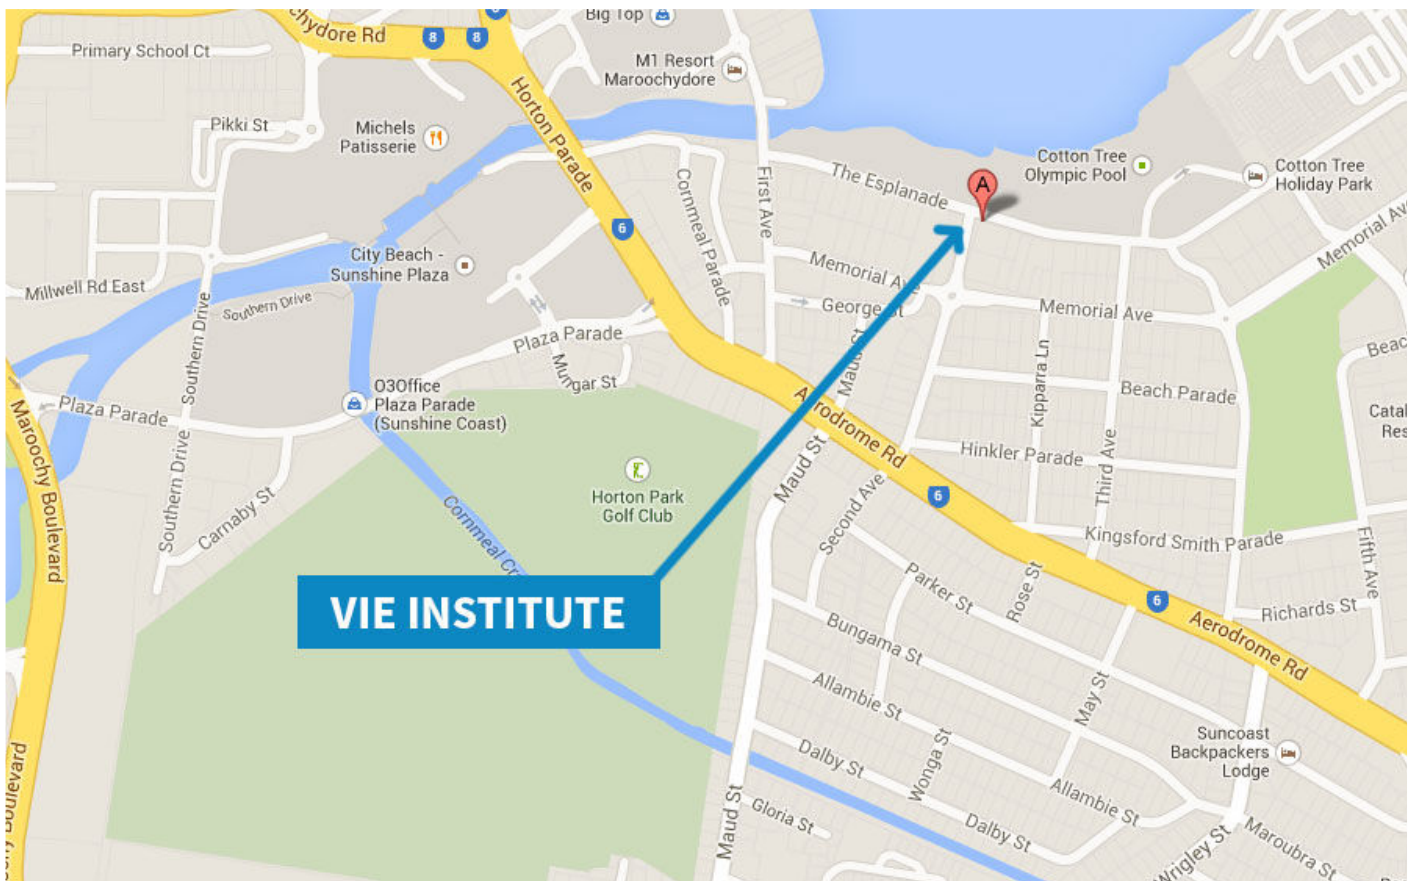

Directions to Vie Institute

Vie Institute is located at
3rd Floor, "The Esplanade & Second" 35 The Esplanade,
Maroochydore Queensland, 4558 Australia
Call us on 1800 080 001

Please note, Parking during peak times which are between 9:00 – 11:00am and 3:00pm-5:00pm can be difficult, There is two hour parking situated along the river, however prepare to arrive at least 10 minutes before your appointment to ensure that you are able to secure a park. There is also parking behind the building that is reserved for patients. For the elderly they can be dropped by the front door and there is a bench inside the foyer that they can comfortably wait on until there driver finds a park.